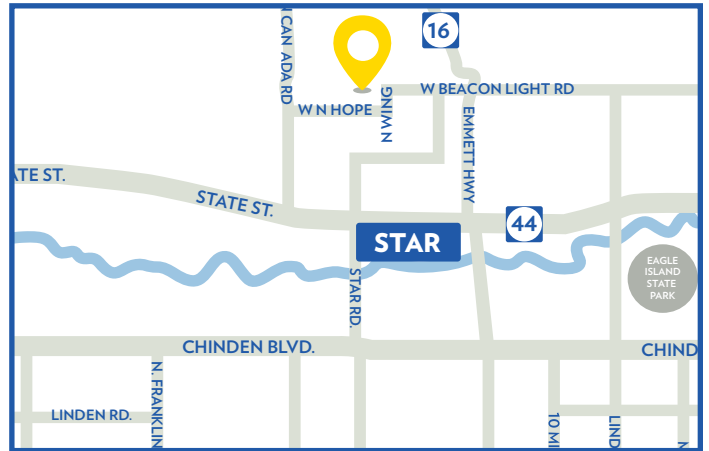

Reflection AT GREENDALE GROVE in Star

Homeowners at Reflection at Greendale Grove can enjoy a break from the fast pace of everyday life and take a breather in our brand new and serene community, located in beautiful Star, Idaho. Appreciate the charm of living in a small town, with the convenience of bustling Eagle, Idaho only minutes down the road. Hop on your bike, enjoy a peaceful stroll, or maybe even grab your golf clubs as you're just around the corner from one of Idaho's most enjoyable public golf courses, River Birch Golf Course.

The Reflection Series is our newest line in luxury living from our thoughtfully designed floorplans, beautiful elevations, and the modern finishes. You won't want to miss this opportunity.

Directions to Community:

Head north on Star Rd from State St, Right on Floating Feather Rd, Left on Brandon Rd, Right on W Beacon Light Rd, Left on Greendale Rd.

Sales Center: Greendale Grove

3057 N Cherry Grove Way, Star, ID

Reflection SERIES						Available	Primary Bedroom on Main	Guest Suite Available	Office Flex Room Bonus/Loft
Dawn	2,235	1-Story	3-5	2.5-3	3-5	✓	✓	✓	✓
Luna	2,444	1-Story	3-4	2.5-3	3-4	✓	✓	✗	✓
Kiara	2,660	1-Story	3-5	3	3-4	✗	✓	✗	✓
Luna with Bonus	2,972	1.5-Story	3-5	2.5-4	3-4	✓	✓	✓	✓
Mariella	3,136-3,371	2-Story	4-5	3.5	3-4	✓	✗	✓	✓
Sienna	3,394-3,587	2-Story	4-7	2.5-4	3-4	✗	✓	✓	✓
Soleil	3,521-3,756	2-Story	4-6	2.5-4	3-4	✓	✗	✗	✓